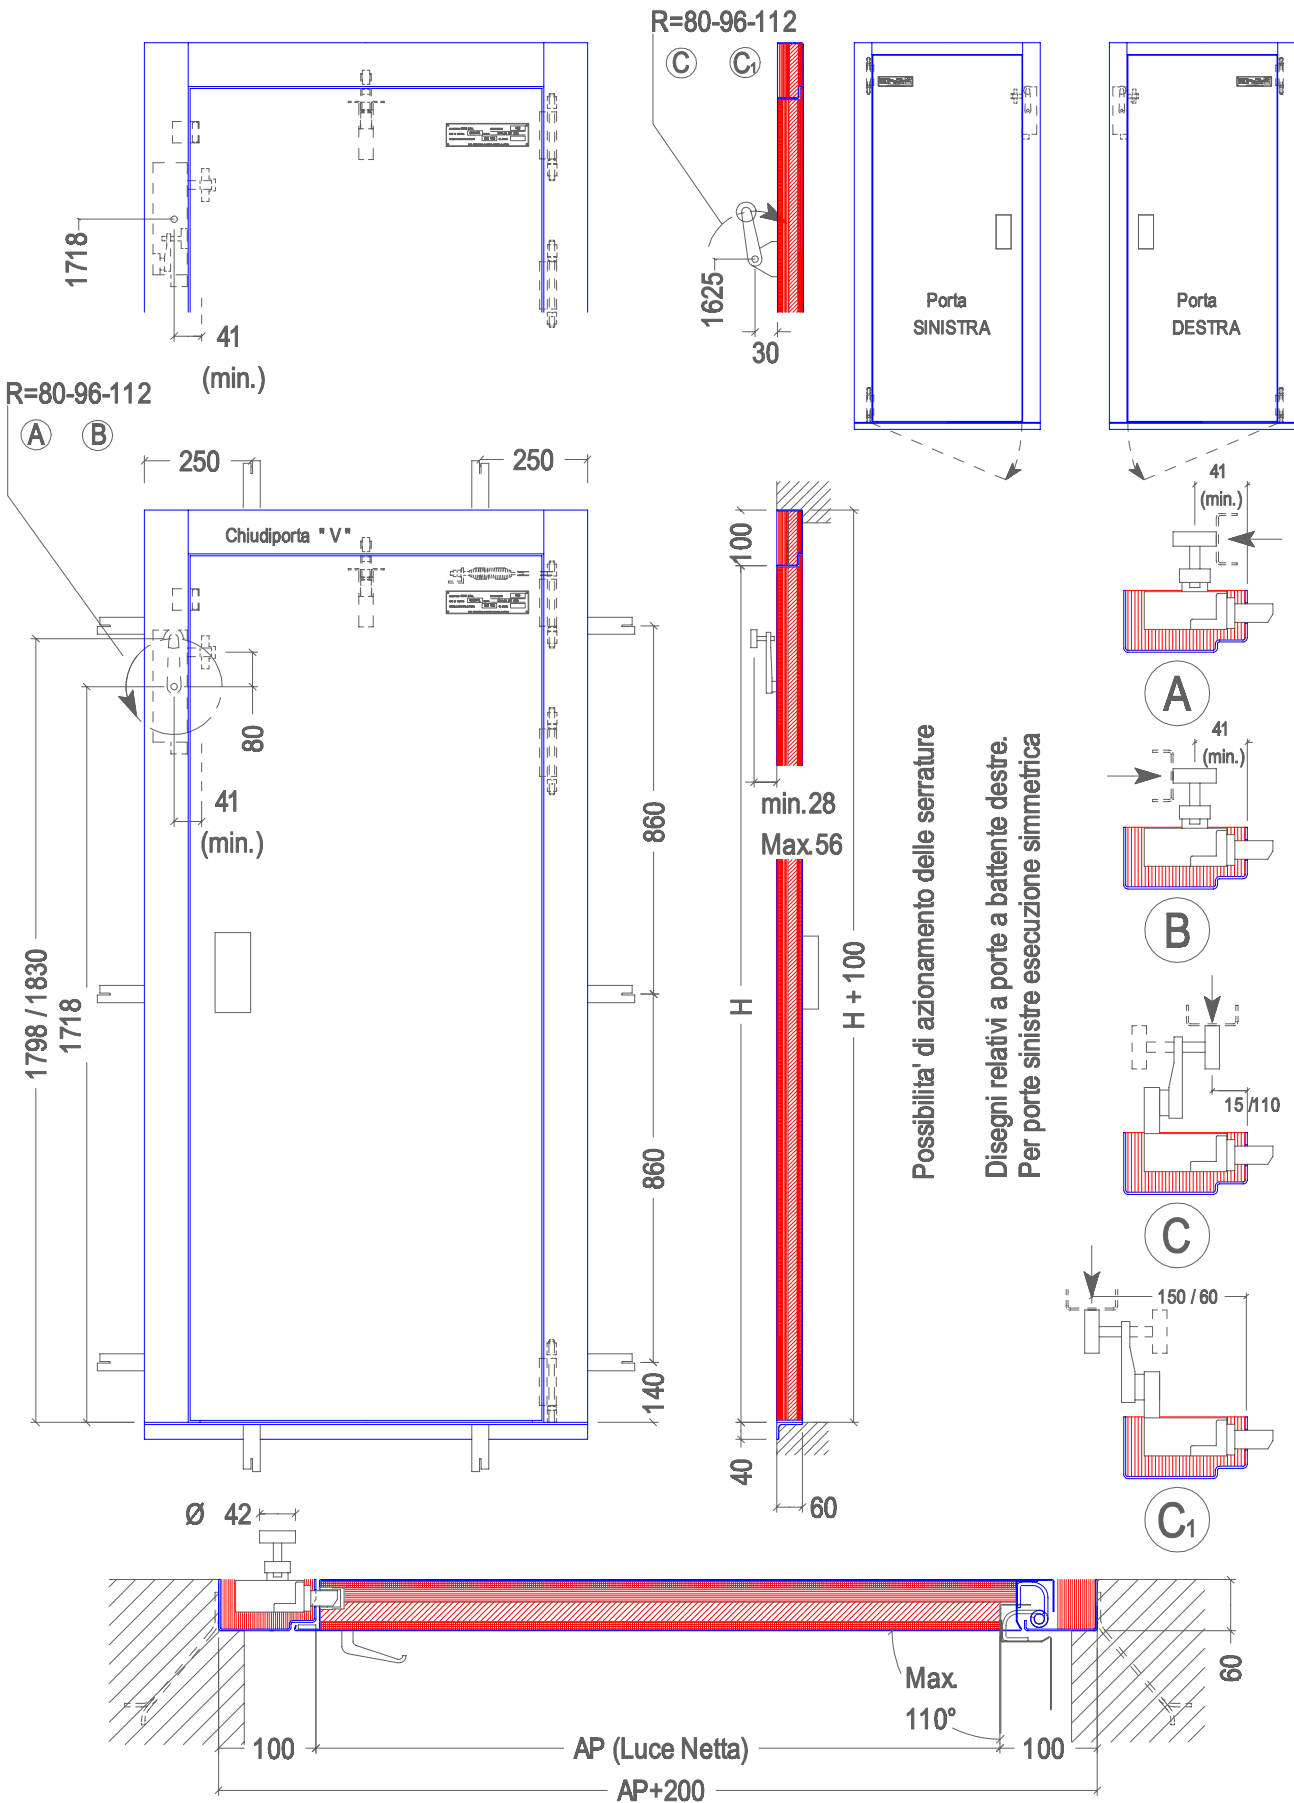

Porta EXPORT REI 120

ceita

Edition
ZNS

Code
ET RH2...

Draw no.
2/2.0.0

Next draw